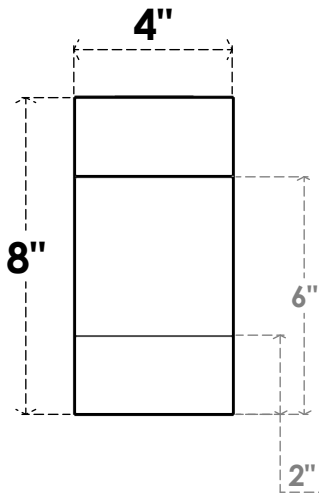

ITEM NUMBER: RFTURO040X08000X32000X008CLE00RCPR

4"W X 8"H X 32"L TIMBERTHANE ROUGH CEDAR CLEMMONS FAUX WOOD OPEN RAFTER TAIL, 8"L END, PRIMED TAN

SIDE PROFILE

FRONT PROFILE

ISOMETRIC

GENERATED DATE : 03/02/2023