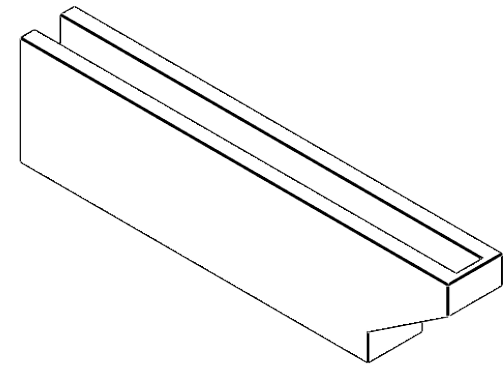

ITEM NUMBER: RFTURO040X08000X32000X008CLE00RCPR

4"W X 8"H X 32"L TIMBERTHANE ROUGH CEDAR CLEMMONS FAUX WOOD OPEN RAFTER TAIL, 8"L END, PRIMED TAN

SIDE PROFILE

FRONT PROFILE

ISOMETRIC

GENERATED DATE : 03/02/2023

EKENA MILLWORK
2300 WEST MAIN ST.
CLARKSVILLE, TX 75426
TOLL FREE: 866-607-0453
WWW.EKENAMILLWORK.COM

NOTES

1. INSTALLATION TO BE COMPLETED IN ACCORDANCE WITH MANUFACTURER'S SPECIFICATIONS.
2. DRAWING MAY NOT BE TO SCALE
3. THIS DRAWING IS INTENDED FOR DESIGN AND PLANNING PURPOSES ONLY.
4. ALL INFORMATION CONTAINED HEREIN WAS CURRENT AT THE TIME OF DEVELOPMENT BUT MUST BE REVIEWED AND APPROVED BY THE PRODUCT MANUFACTURER TO BE CONSIDERED ACCURATE.
5. TIMBERTHANE ARCHITECTURAL PRODUCTS ARE MADE FROM HIGH DENSITY URETHANE AND COME FACTORY PRIMED