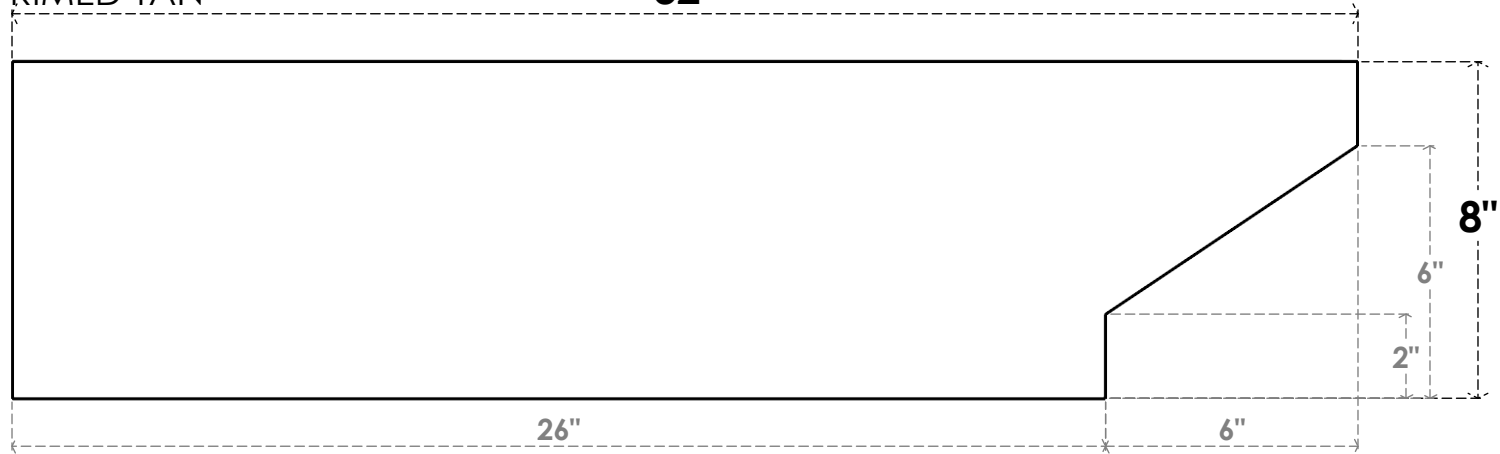

ITEM NUMBER: RFTURO040X08000X32000X008CLE00RCPR

4"W X 8"H X 32"L TIMBERTHANE ROUGH CEDAR CLEMMONS FAUX WOOD OPEN RAFTER TAIL, 8"L END, PRIMED TAN

SIDE PROFILE

FRONT PROFILE

ISOMETRIC

GENERATED DATE : 03/02/2023